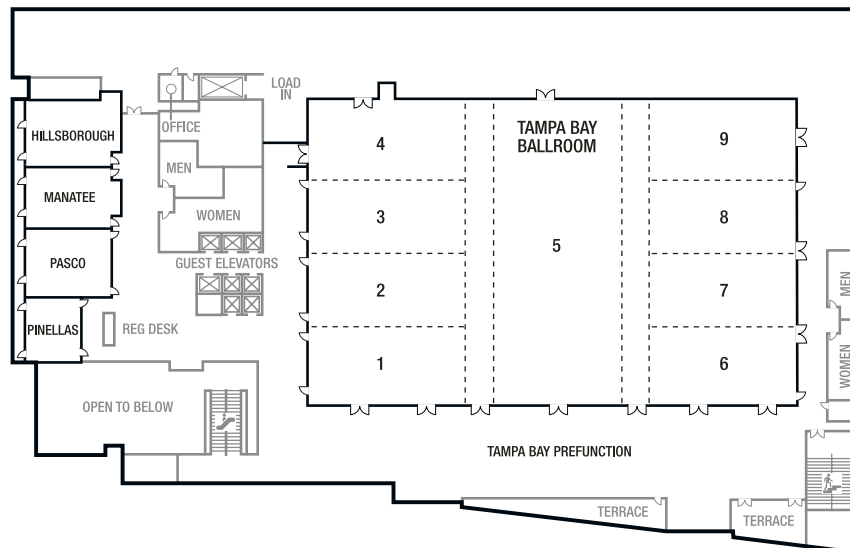

JW MARRIOTT

TAMPA WATER STREET

INSPIRED EVENTS.
THOUGHTFULLY CRAFTED.

EVENTS by JW

LEVEL 200

	DIMENSIONS		CAPACITY					
	LxWxH	SQ FT	THEATRE	CLASSROOM	CONFERENCE	U-SHAPE	RECEPTION	BANQUET
Ybor Ballroom	115'x76'x20'	8,670	1,000	414	-	-	900	600
Salon I	38'x25'x20'	950	96	42	32	36	80	60
Salon II	38'x24'x20'	910	96	42	32	36	80	60
Salon III	38'x25'x20'	950	96	42	32	36	80	60
Salon IV	40'x76'x20'	3,030	272	168	64	76	280	190
Salon V	37'x76'x20'	2,830	264	162	64	76	260	190
Pre-Function	-	2,350	-	-	-	-	-	-
H.B Plant Ballroom	135'x119'x20'	16,025	1,500	800	-	-	1,800	1,200
Salon A	44'x31'x20'	1,330	108	66	40	40	130	80
Salon B	44'x29'x20'	1,270	108	72	40	40	120	80
Salon C	44'x29'x20'	1,270	108	72	40	40	120	80
Salon D	44'x31'x20'	1,330	108	69	40	40	130	80
Salon E	45'x119'x20'	5,355	500	250	-	-	500	400
Salon F	46'x119'x20'	5,470	500	250	-	-	500	400
Pre-Function	-	2,932	-	-	-	-	-	-
Fort Brooke	28'x41'x11'	1,150	77	50	32	32	77	60
Gasparilla	28'x41'x11'	1,150	77	50	32	32	77	60
MacDill	28'x23'x11'	643	54	24	20	20	50	40

LEVEL 600

Event Lawn	34'x63'	2,142	-	-	-	-	-	-
------------	---------	-------	---	---	---	---	---	---

LEVEL 200

LEVEL 300

LEVEL 400

Tampa enjoys a history of journey and discovery — from a landing point for hundreds of explorers to a dynamic port that is home to a perpetual flow of diverse peoples and goods. The JW Marriott Tampa Water Street, anchoring one of the nation’s largest developments, will embrace that heritage while introducing a thoughtfully curated, beautiful gathering place.