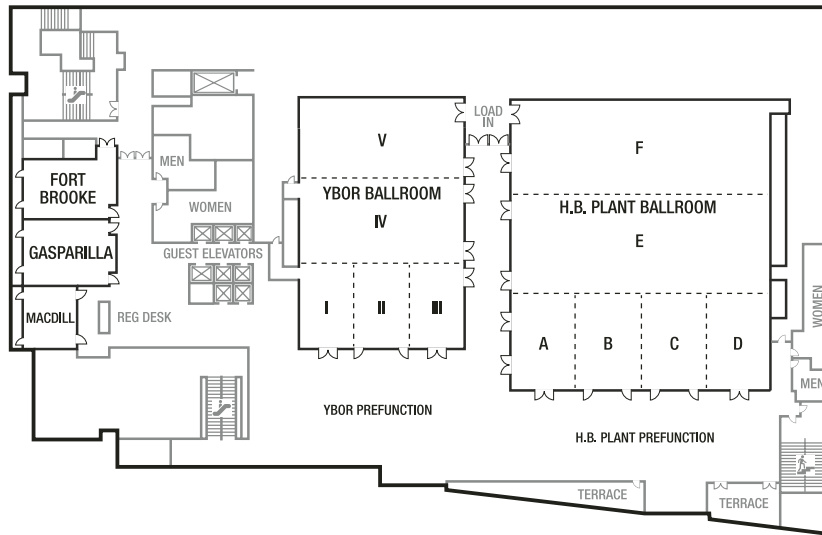

LEVEL 200

LEVEL 300

LEVEL 400