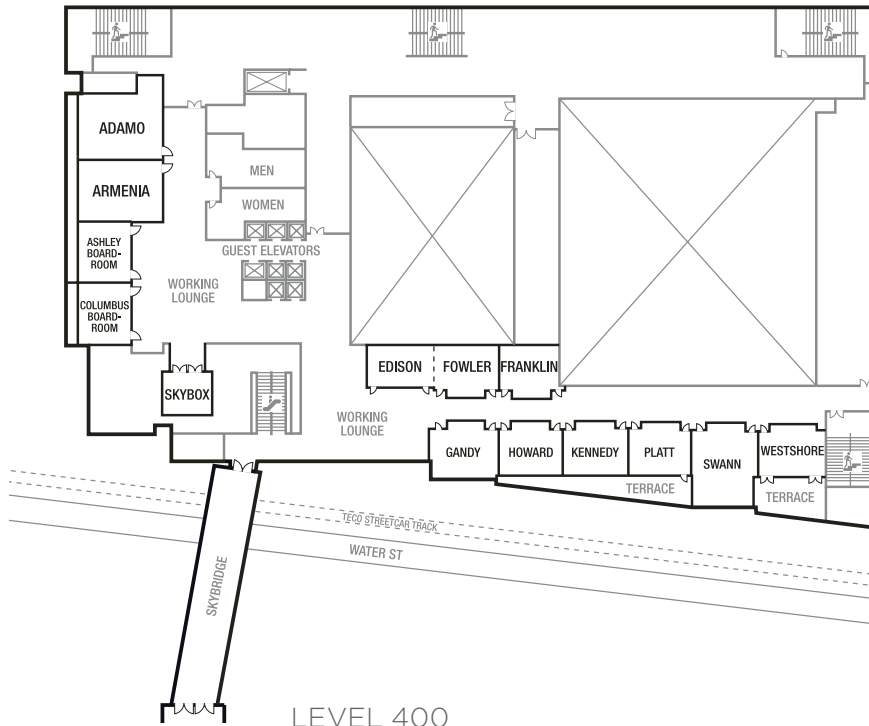

LEVEL 200

LEVEL 300

LEVEL 400