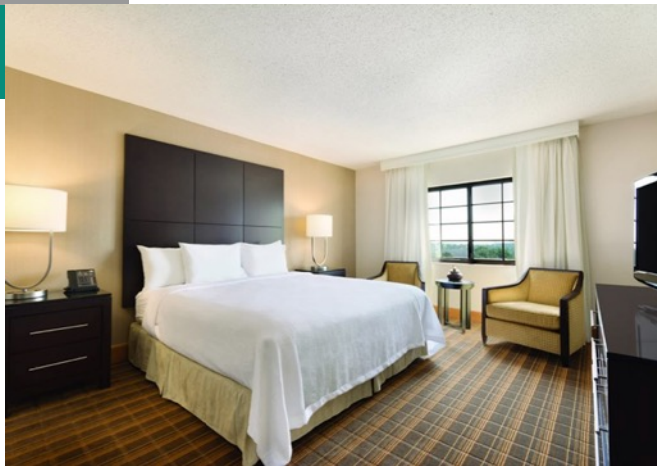

EMBASSY SUITES

by HILTON™

670 Verdae Boulevard Greenville, SC 29607

Tel: 864-676-9090

www.embassysuitesgreenville.com

Greenville, South Carolina

Located in the foothills of the Blue Ridge Mountains in Greenville, SC, minutes from downtown Greenville, Greenville-Spartanburg International Airport and Clemson University.

LOCATION

ACCOMMODATIONS

- 268 Two-Room Suites
- Par 72 Championship Golf Course - The Preserve at Verdae
- Complimentary Managers Reception
- Complimentary Cooked-to-order Breakfast
- Electric Car Charging Stations