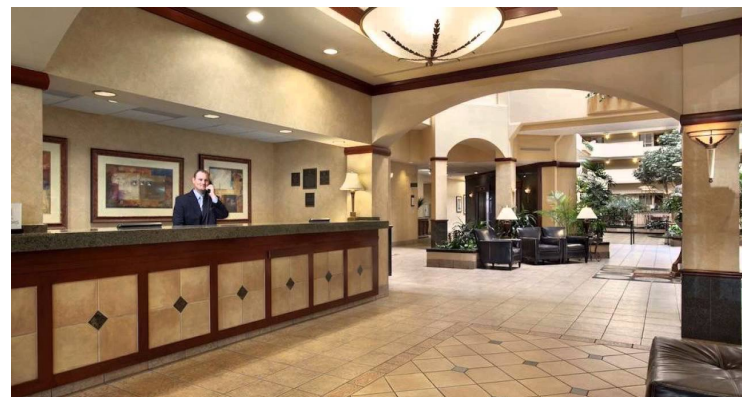

EMBASSY SUITES

by HILTON™

200 Stoneridge Drive Columbia, SC 29210

Tel: 803-744-8131

www.columbiagreystone.embassysuites.com

Columbia, South Carolina

Situated off of Interstate 126 at the Greystone Boulevard Exit, close to the best attractions in Columbia.

LOCATION

ACCOMMODATIONS

- Private bedroom with Serta Suite Dreams mattresses featuring our Embassy Essentials Bedding Collection
- Separate living room with sofa bed
- Wet bar, microwave, coffeemaker and refrigerator
- Free made to order breakfast and evening reception

MEETINGS AND EVENTS

- 18,000 square feet of meeting space
- 8,780 sq ft Ballroom serves up to 700
- Full-service audiovisual equipment
- Experienced onsite catering staff